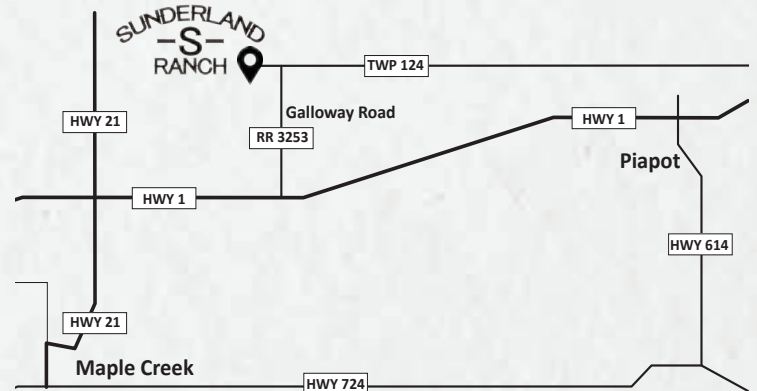

(50.01745929897807, -109.38389454585925)