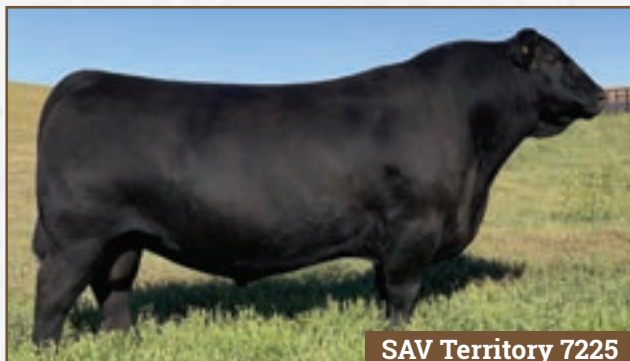

SAV Territory 7225