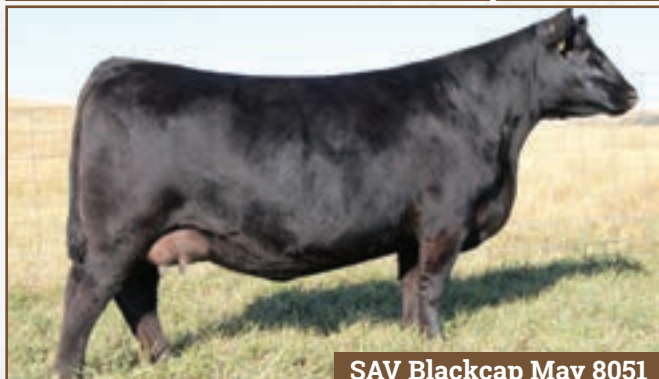

The Pathfinder SAV Emblynette 8259 is a Density daughter, is an outstanding producer and records a weaning ratio of 105 on 11 calves, with ideal body type, abundant milk and perfect feet. Four daughters are retained in the SAV herd and progeny have been top sellers in SAV sales including the \$175,000.00 Cutting Edge 6271, and \$60,000.00 Bulletproof 0032. **She is the Dam of SAV Ripped 8304.**