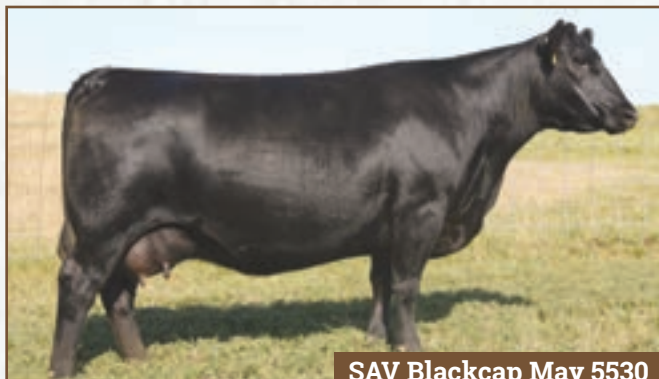

TEHAMA BANDO 155
BON VIEW DORA 56
V D A R NEW TREND 315
S A F ROYAL LASS 6089
N BAR EMULATION EXT
LEACHMAN ERICA 0025
R & J CRUZ 109
S A R MADAME PRIDE 5665

The maternal matriarch SAV Madame Pride 0075 served in the SAV program for nearly 18 years. She reigns as the second top income producing cow in SAV history, generating \$5.3 million on 161 direct progeny in past SAV sales including herdsire sons the \$1.51 million record selling America, Supercharger, Registry and Response. She has 41 daughters retained in the SAV herd. **0075 is the dam of our donor cow SAV Madame Pride 5811.**