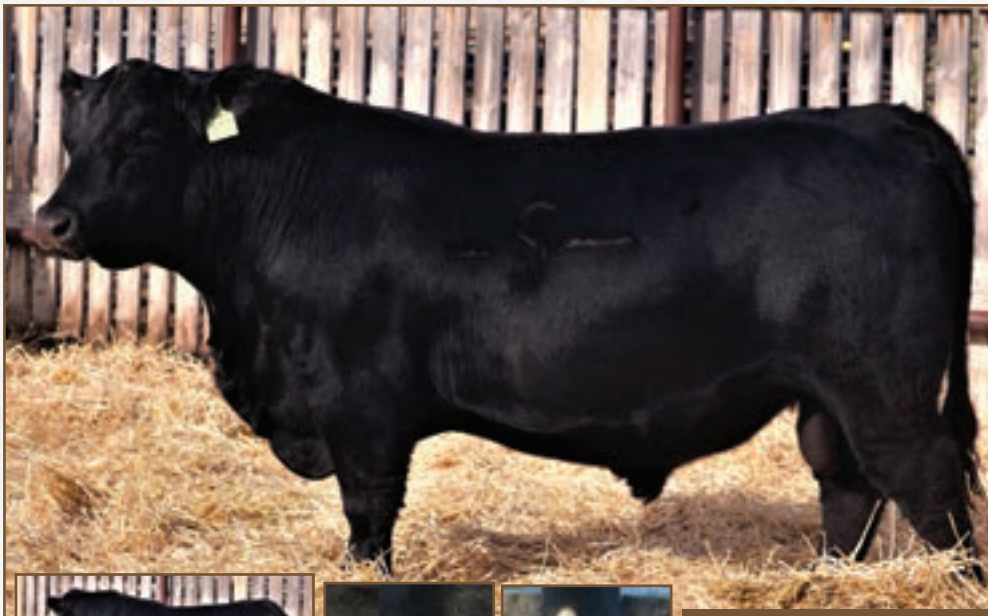

Sunderland Ripped 07H