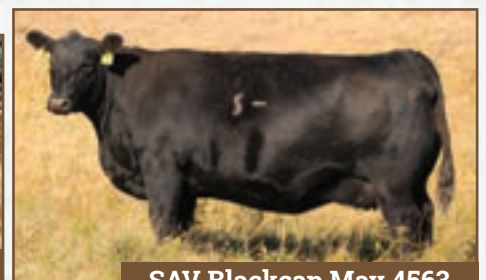

ADG on Grass no Creep : 3.21 lbs/day | Act WW Sept. 17/21: 786lbs Days Old at Weaning: 214

SAV Ripped 8304 son! This powerful bull has the herdbull look, he is long and thick with great feet and is well muscled. SUNR 785J is another bull that is backed up by the very best of the SAV cow herd. You will want to retain his daughters! The dam of SAV Ripped 8304 is the phenomenal SAV Emblynette 8259. She is a 13 year old SAV Density Pathfinder dam with an outstanding production record with a weaning ratio of 105 on 11 calves. Her herdsire sons include the \$60,000.00 SAV Bulletproof and the \$175,000.00 SAV Cut Above. Four of her daughters are retained in the SAV herd. The dam of 785J SAV Blackcap May 4563 is also a contributor of maternal excellence with the world renowned SAV Blackcap May 4136 and AC Duke Girl 57 in her pedigree. Proven genetics that have stood the test of time!

EPD	BW	WW	YW	MCE	Milk	ACC	BW	Adj. WW
	2.5	58	113	2.0	36		98	757

Front foot

Back foot

Sunderland Ripped 785J

SAV Ripped 8304

SAV Blackcap May 4563

SUNDERLAND RANCH BULL CALVES

Sunderland Ripped 03J